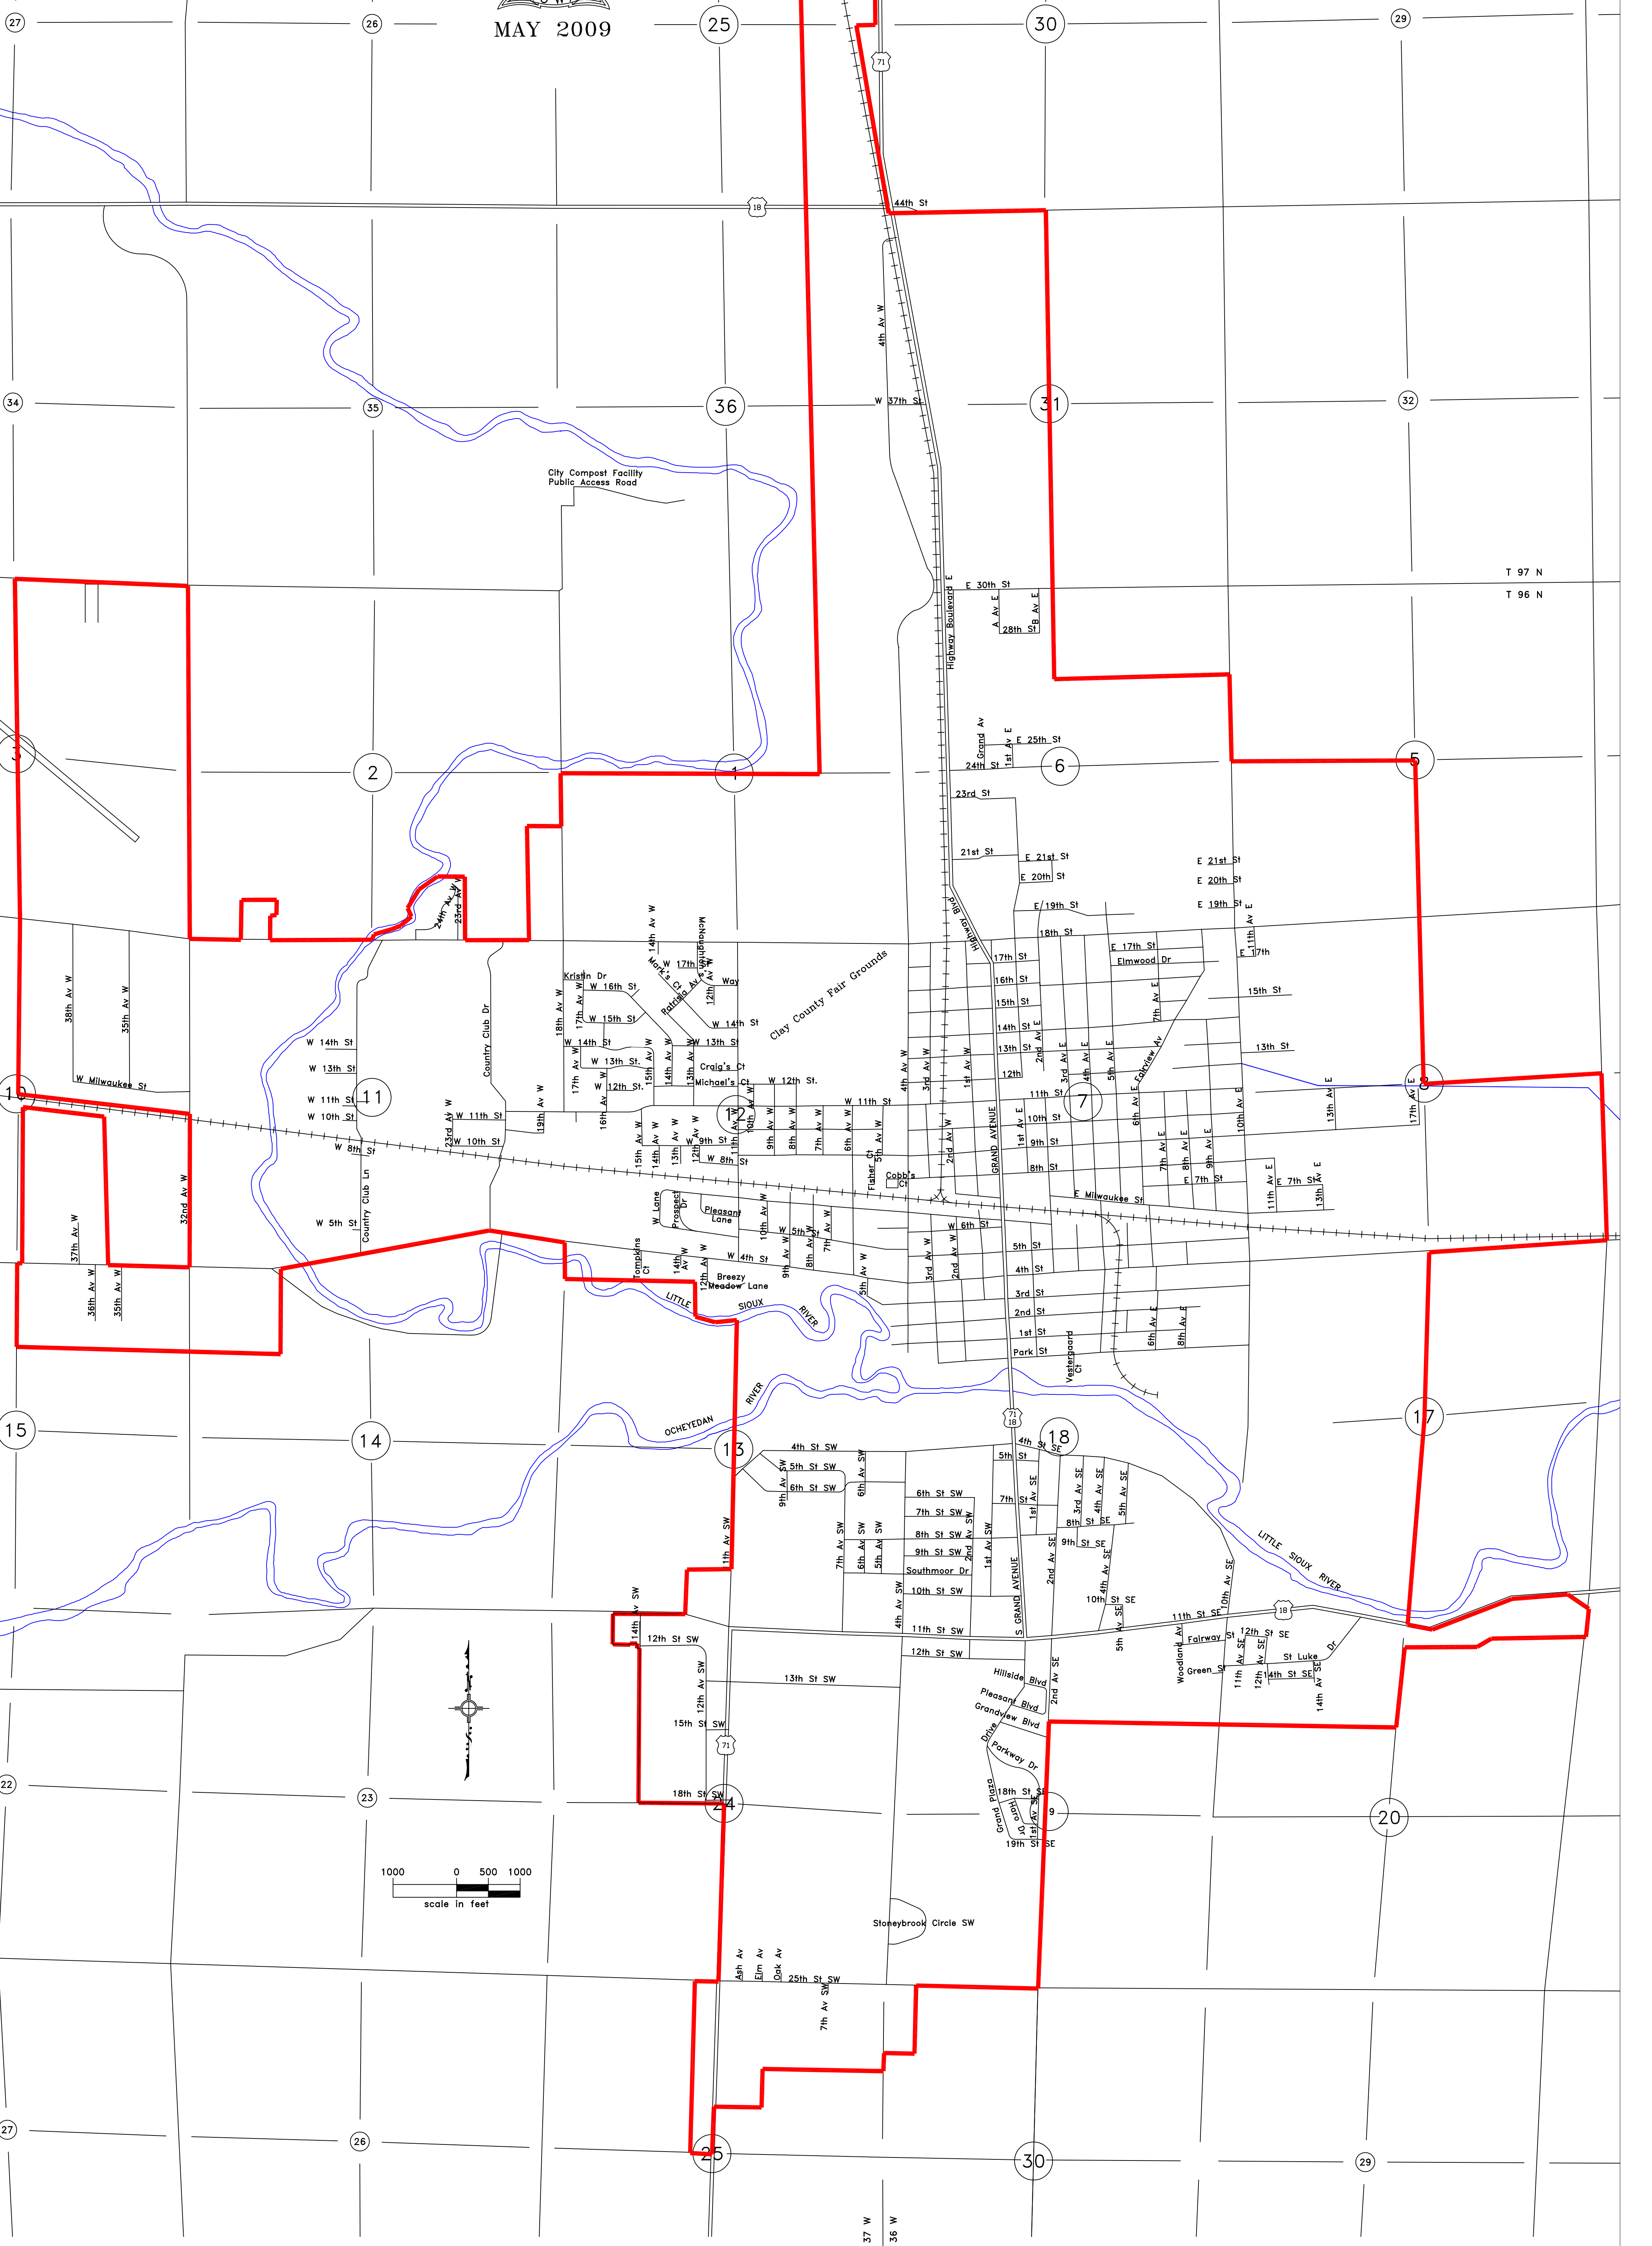

MAY 2009

City Compost Facility
Public Access Road

Clay County Fair Grounds

LITTLE SIOUX RIVER

OCHYEDAN RIVER

LITTLE SIOUX RIVER

Stoneybrook Circle SW

T 97 N
T 96 N

R 37 W
R 36 W